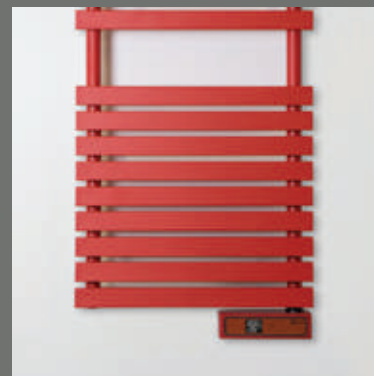

RAL COLOURS

Powder coated

RAL 1013
Oyster white

RAL 1035
Pearl beige

RAL 3000
Flame red

RAL 3032
Pearl ruby red

RAL 5024
Pastel blue

RAL 7038
Agate grey