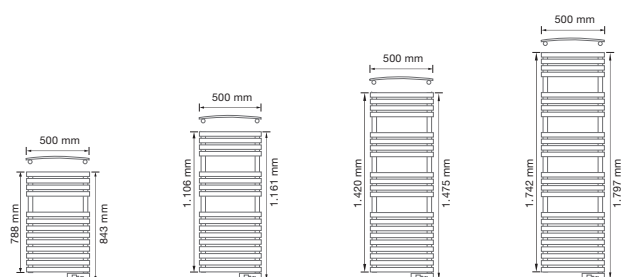

MODELS	330	550	770	990	1210	1430	1600
Elements	3	5	7	9	11	13	15
Nominal Power (W)	330	550	770	990	1,210	1,430	1,600
Effective Power (W)*	125	209	293	376	460	543	608
DIMENSIONS							
Width x height x depth (mm)	350 x 585 x 97	510 x 585 x 97	675 x 585 x 97	835 x 585 x 97	992 x 585 x 97	1,160 x 585 x 97	1,320 x 585 x 97
Installed depth (mm)	120	120	120	120	120	120	120
MECHANICAL CHARACTERISTICS							
Weight (kg)	7.7	12.2	16.4	20.4	24.1	25.9	32.1

MODELS	030	045	060	075
Nominal Power (W)	300	450	600	750
DIMENSIONS				
Width x height x depth (mm)	500 x 843 x 55	500 x 1,161 x 55	500 x 1,475 x 55	500 x 1,797 x 55
Installed depth (mm)	100	100	100	100
CHARACTERISTICS				
Weight (kg)	13	17	21	25