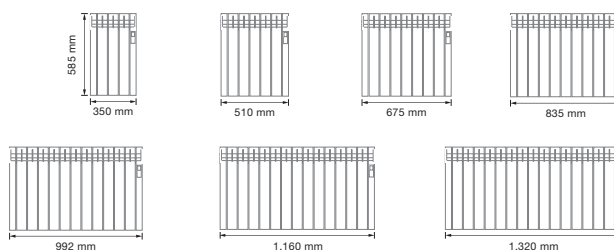

MODELS	330	550	770	990	1210	1430	1600
Elements	3	5	7	9	11	13	15
Nominal Power (W)	330	550	770	990	1,210	1,430	1,600
Effective Power (W)*	125	209	293	376	460	543	608
DIMENSIONS							
Width x height x depth (mm)	350 x 585 x 97	510 x 585 x 97	675 x 585 x 97	835 x 585 x 97	992 x 585 x 97	1,160 x 585 x 97	1,320 x 585 x 97
Installed depth (mm)	120	120	120	120	120	120	120
MECHANICAL CHARACTERISTICS							
Weight (kg)	7.7	12.2	16.4	20.4	24.1	25.9	32.1