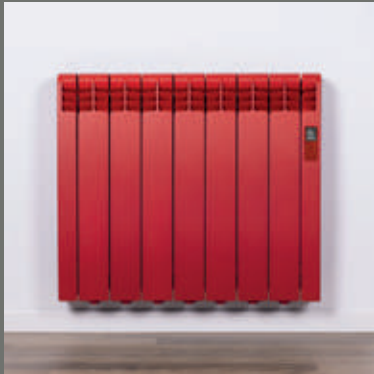

RAL 3000
Flame red