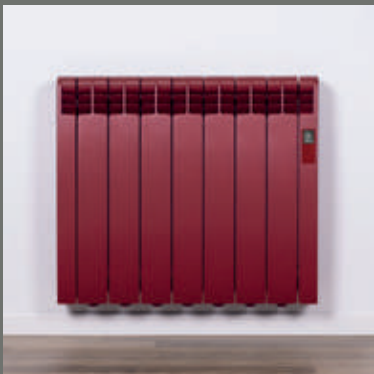

RAL 3032
Pearl ruby red