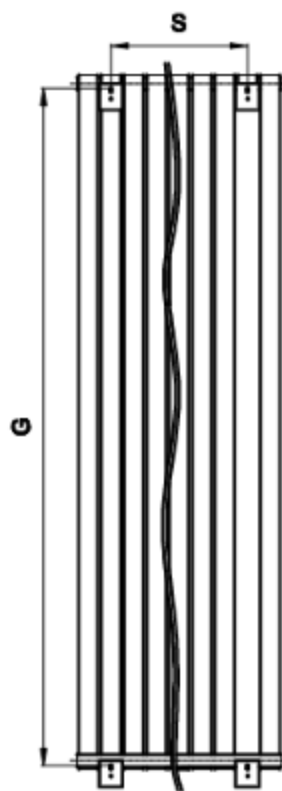

Front View

Side View

Back View

Top view

Supplied Installation Accessories

- Vertical Mounting
- Optional Colour Selection
- Max Operational Pressure: 6 Bars
- Inlet/Outlet 1/2" Female Pipe Thread
- All Dimensions are in mm

Product Code	Product Name	pipe number	Height	Width	Thickness	hanger Axes Horizontal	hanger Axes vertical	Wall to pipe center distance	Empty Weight	Water volume
			H	W	D	S	G	C	-	-
			mm	mm	mm	mm	mm	mm	mm	kg
RND-NV2318D	NEVA HRZ 236X1800DBL	8	1800	236	56	59	1755	63	21.8	12.12
RND-NV2918D	NEVA HRZ 295X1800DBL	10	1800	295	56	118	1755	63	27.6	15.15
RND-NV3518D	NEVA HRZ 354X1800DBL	12	1800	354	56	177	1755	63	32.4	18.20
RND-NV4118D	NEVA HRZ 413X1800DBL	14	1800	413	56	236	1755	63	38.6	21.20
RND-NV4718D	NEVA HRZ 472X1800DBL	16	1800	472	56	295	1755	63	42.2	24.20
RND-NV5318D	NEVA HRZ 531X1800DBL	18	1800	531	56	354	1755	63	49.5	27.20