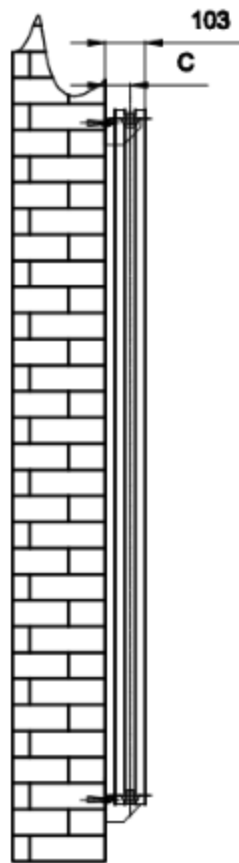

Front View

Side View

Back View

Top view

Supplied Installation Accessories

- Vertical Mounting
- Optional Colour Selection
- Max Operational Pressure: 6 Bars
- Inlet/Outlet 1/2" Female Pipe Thread
- All Dimensions are in mm

Product Code	Product Name	pipe number	Height	Width	Thickness	hanger Axes Horizontal	hanger Axes vertical	Wall to pipe center distance	Empty Weight	Water volume
			H	W	D	S	G	C	-	-
			mm	mm	mm	mm	mm	mm	mm	kg
RND-NV2318D	NEVA HRZ 236X1800DBL	8	1800	236	56	59	1755	63	21.8	12.12
RND-NV2918D	NEVA HRZ 295X1800DBL	10	1800	295	56	118	1755	63	27.6	15.15
RND-NV3518D	NEVA HRZ 354X1800DBL	12	1800	354	56	177	1755	63	32.4	18.20
RND-NV4118D	NEVA HRZ 413X1800DBL	14	1800	413	56	236	1755	63	38.6	21.20
RND-NV4718D	NEVA HRZ 472X1800DBL	16	1800	472	56	295	1755	63	42.2	24.20
RND-NV5318D	NEVA HRZ 531X1800DBL	18	1800	531	56	354	1755	63	49.5	27.20